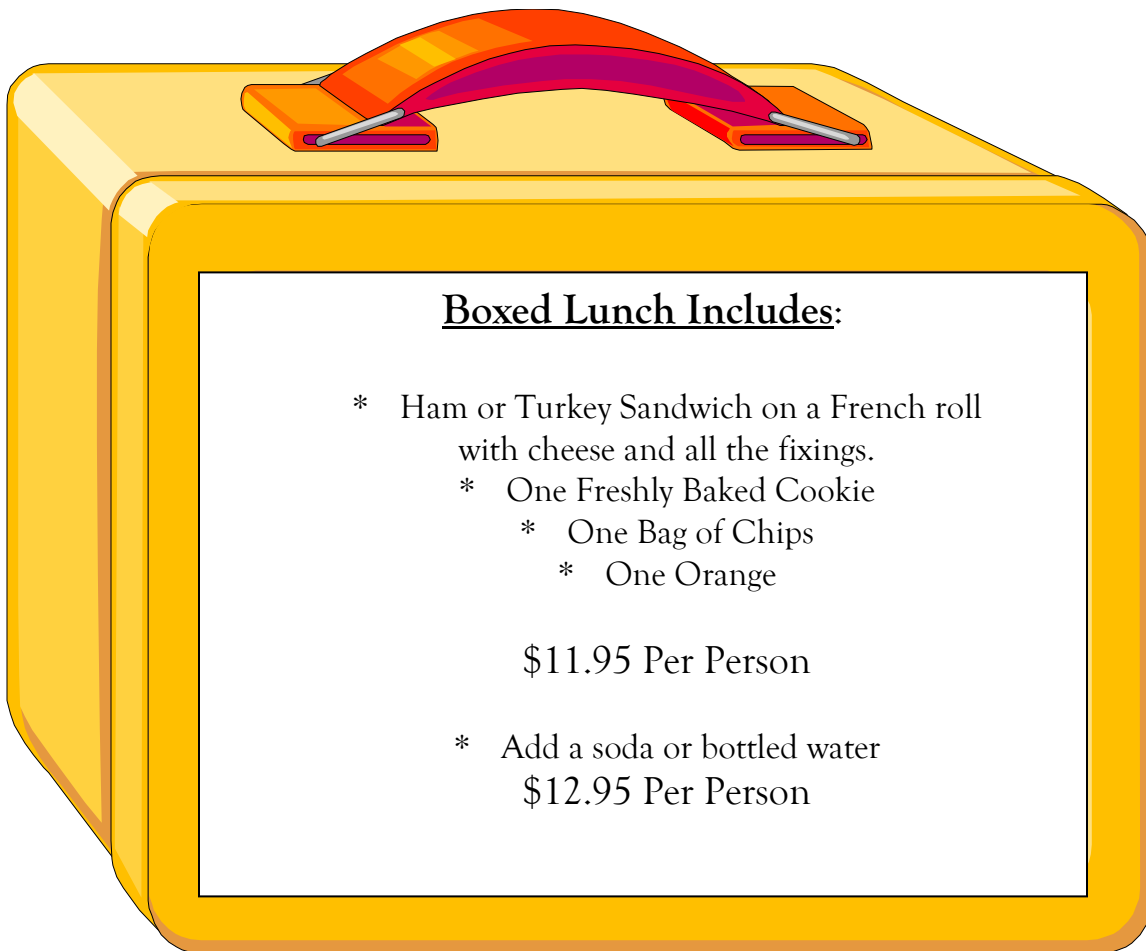

SHAW

GET IT TO GO! “Box Lunch”

Prices are subject to change and do not reflect taxable 20% service charge and current sales tax.

WARNING: Chemicals Known To The State Of California To Cause Cancer, Or Birth Defects or Other Reproductive Harm
May Be Present In Foods Or Beverages Sold or Served Here.