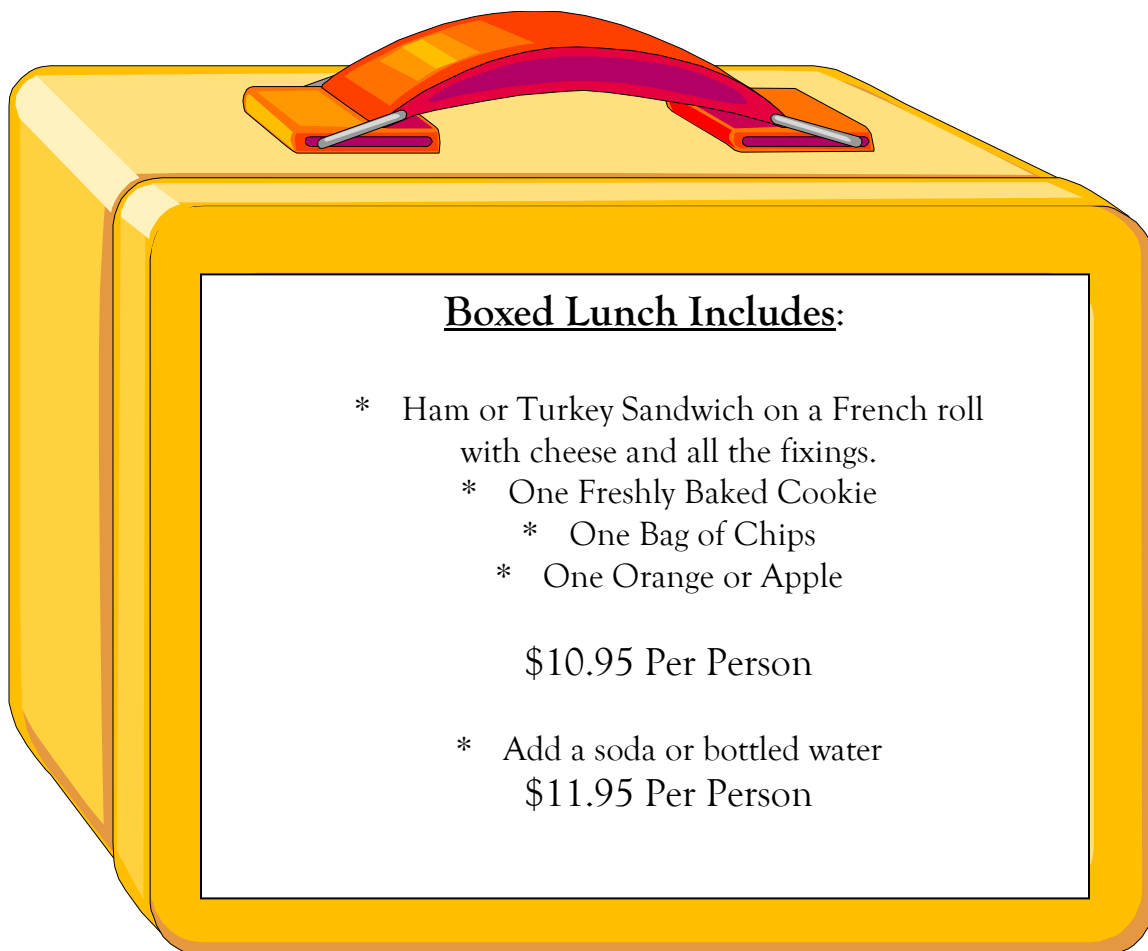

UNIVERSITY

GET IT TO GO! "Box Lunch"

Prices are subject to change and do not reflect taxable 20% service charge and current sales tax.

WARNING: Chemicals Known To The State Of California To Cause Cancer, Or Birth Defects or Other Reproductive Harm
May Be Present In Foods Or Beverages Sold or Served Here.