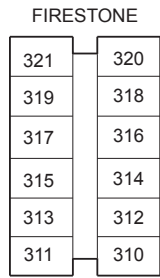

PARKING

PARKING

PARKING

- (D) DIRECTOR'S
- (E) EXECUTIVE
- (C) CHAIRMAN'S
- (P) PROVIDENCE
- (B) BOARD
- (CTR) CATERING

2305 W. Shaw Avenue
 Fresno, CA
 559.348.5520
 Hotel-Piccadilly.com

BREAKFAST

Mon - Fri: 6 - 9:30 am
 Sat & Sun: 6:30 - 10:30 am