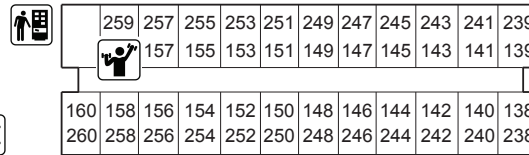

PARKING

PARKING

PARKING

- (D) DIRECTOR'S
- (E) EXECUTIVE
- (C) CHAIRMAN'S
- (P) PROVIDENCE
- (B) BOARD
- (CTR) CATERING

2305 W. Shaw Avenue
 Fresno, CA
 559.348.5520
 Hotel-Piccadilly.com

BREAKFAST

Mon - Fri: 6 - 9:30 am
 Sat & Sun: 6:30 - 10:30 am