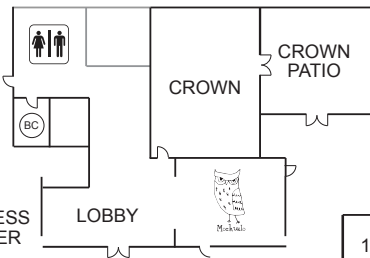

PARKING

PARKING

PARKING

- (D) DIRECTOR'S
- (E) EXECUTIVE
- (C) CHAIRMAN'S
- (P) PROVIDENCE
- (B) BOARD
- (CTR) CATERING

2305 W. Shaw Avenue
 Fresno, CA
 559.348.5520
 Hotel-Piccadilly.com

BREAKFAST

Mon - Fri: 6 - 9:30 am
 Sat & Sun: 6:30 - 10:30 am