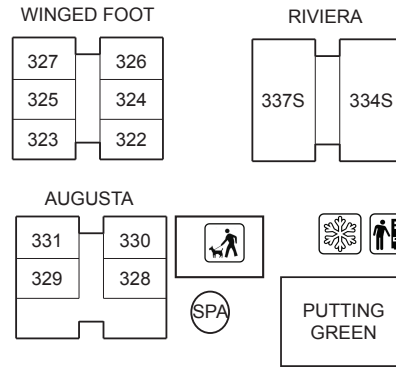

N. SEQUOIA AVENUE

W. SHAW AVENUE

PARKING

PARKING

PARKING

PARKING

PARKING

PARKING

PARKING

PARKING

PARKING

- (D) DIRECTOR'S
- (E) EXECUTIVE
- (C) CHAIRMAN'S
- (P) PROVIDENCE
- (B) BOARD
- (CTR) CATERING

2305 W. Shaw Avenue
 Fresno, CA
 559.348.5520
 Hotel-Piccadilly.com

BREAKFAST

Mon - Fri: 6 - 9:30 am
 Sat & Sun: 6:30 - 10:30 am

MOCHUELO TAPAS RESTAURANT

Dinner: 5 - 9:30 pm
 Bar: 4:30 - 10 pm
 Closed on Sundays